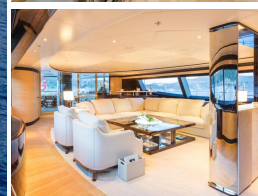

s y Q - 51

\$ 224,571.50

Description

51m70 5 cabins 9 Crew

Manufacturer: s y Q

Model: 51