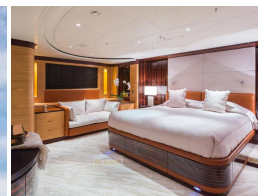

s y Q - 51

\$ 224,571.50

Description

51m70 5 cabins 9 Crew

Manufacturer: s y Q

Model: 51