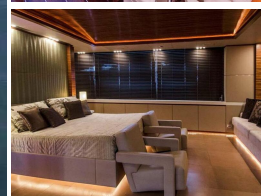

Cranleigh
GU6 8BB
United Kingdom
Mobile: +33 614236033
Telephone: +44 1273 782844

TUASEMPRE - 42

\$ 145,668

Description

42m60 4 cabins 7 crew

Manufacturer: TUASEMPRE

Model: 42
