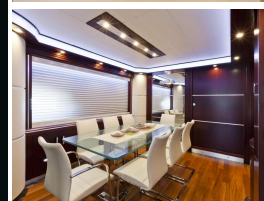

NASEEM - 27

\$ 54,711

Description

27m20 4 cabins 4 crew Luxury motor yacht NASEEM, built by Dominator, can comfortably accommodate up to eight guests in four beautifully appointed cabins. The magnificent Master Suite with two huge sea-view windows features a full-beam twin bathroom complete with a splendid glass and marble shower. There are three further cabins, comprising VIP suite with a double bed and two twin cabins all with en-suite facilities. All cabins are superbly furnished with prestigious fittings and beautifully designed accessories. NASEEM's interior is bright and spacious. The main salon boasts a minimalistic style and features a comfortable sofa and entertainment area. There is an elegant dining room located forward. The large sundeck features a Jacuzzi and sun pads for relaxing while underway or at anchor. In the fore area of the fly deck, there is a handy, elegant bar cabinet, a table with seating for ten and a pilot area that includes an electrohydraulic stowaway helm station and three luxury pilot armchairs. NASEEM's generous aft deck is furnished with a spacious sofa, a large teak table and four comfy armchairs. There is also an area on the foredeck for sunbathing on large sun pads.