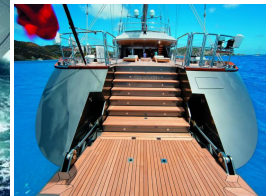

BARACUDA VALETTA - 50

\$ 212

Description

50m 5 cabins 9 crew

Manufacturer: BARACUDA VALETTA

Model: 50
